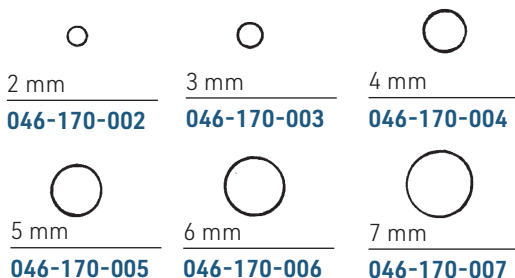

KEYES

046-180-002 - 046-180-008 12,0 cm / 4³/₄"