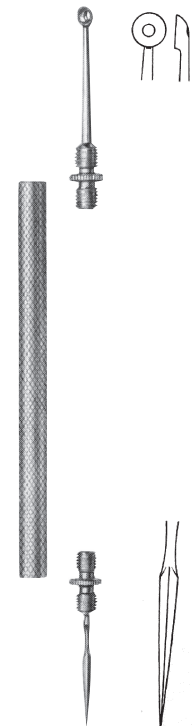

VIDAL

046-111-140 14,0 cm / 5 1/2"

3,0 mm

4,0 mm

Fig.1

Fig.2

046-120-001

046-120-002

Fig.5

046-130-005

Fig.6

046-130-006

scharf
 sharp
 agudo
 acuto

KILNER

046-140-150 15,0 cm / 6"

Fig.1
 046-150-001
 kleine Biegung
 small curvature
 curva pegueña
 curva piccola

UNNA
046-201-140 14,0 cm / 5 1/2"

UNNA
046-203-140 14,0 cm / 5 1/2"

SAALFELD
046-205-100 10,0 cm / 4"

SAALFELD
046-207-140 14,0 cm / 5 1/2"

SCHAMBERG
046-209-100 10,0 cm / 4"

KATSCH
046-211-140 14,0 cm / 5 1/2"

046-324-140 14,0 cm / 5 1/2"

TURNBULL

046-325-110 11,0 cm / 4 3/8"
046-325-130 13,0 cm / 5"

046-329-130 13,0 cm / 5"

046-331-120 12,0 cm / 4 3/4"

gerade Schneiden
 straight cutting edges
 hojas cortantes rectas
 parte tagliente diritta