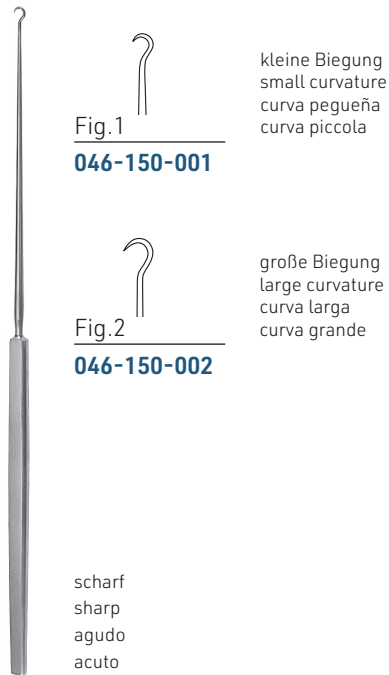

VIDAL

046-111-140 14,0 cm / 5 1/2"

3,0 mm

4,0 mm

Fig.1

Fig.2

046-120-001

046-120-002

Fig.5

046-130-005

Fig.6

046-130-006

scharf
 sharp
 agudo
 acuto

KILNER

046-140-150 15,0 cm / 6"

Fig.1
 046-150-001
 kleine Biegung
 small curvature
 curva pegueña
 curva piccola

Fig.2
 046-150-002
 große Biegung
 large curvature
 curva larga
 curva grande

scharf
 sharp
 agudo
 acuto

GILLIES

046-150-001 - 046-150-002 18,0 cm / 7"

046-161-004

046-161-005

scharf
 sharp
 agudo
 acuto

KAYE

046-324-140 14,0 cm / 5 1/2"

TURNBULL

046-325-110 11,0 cm / 4 3/8"
046-325-130 13,0 cm / 5"

046-329-130 13,0 cm / 5"

046-331-120 12,0 cm / 4 3/4"

gerade Schneiden
 straight cutting edges
 hojas cortantes rectas
 parte tagliente diritta